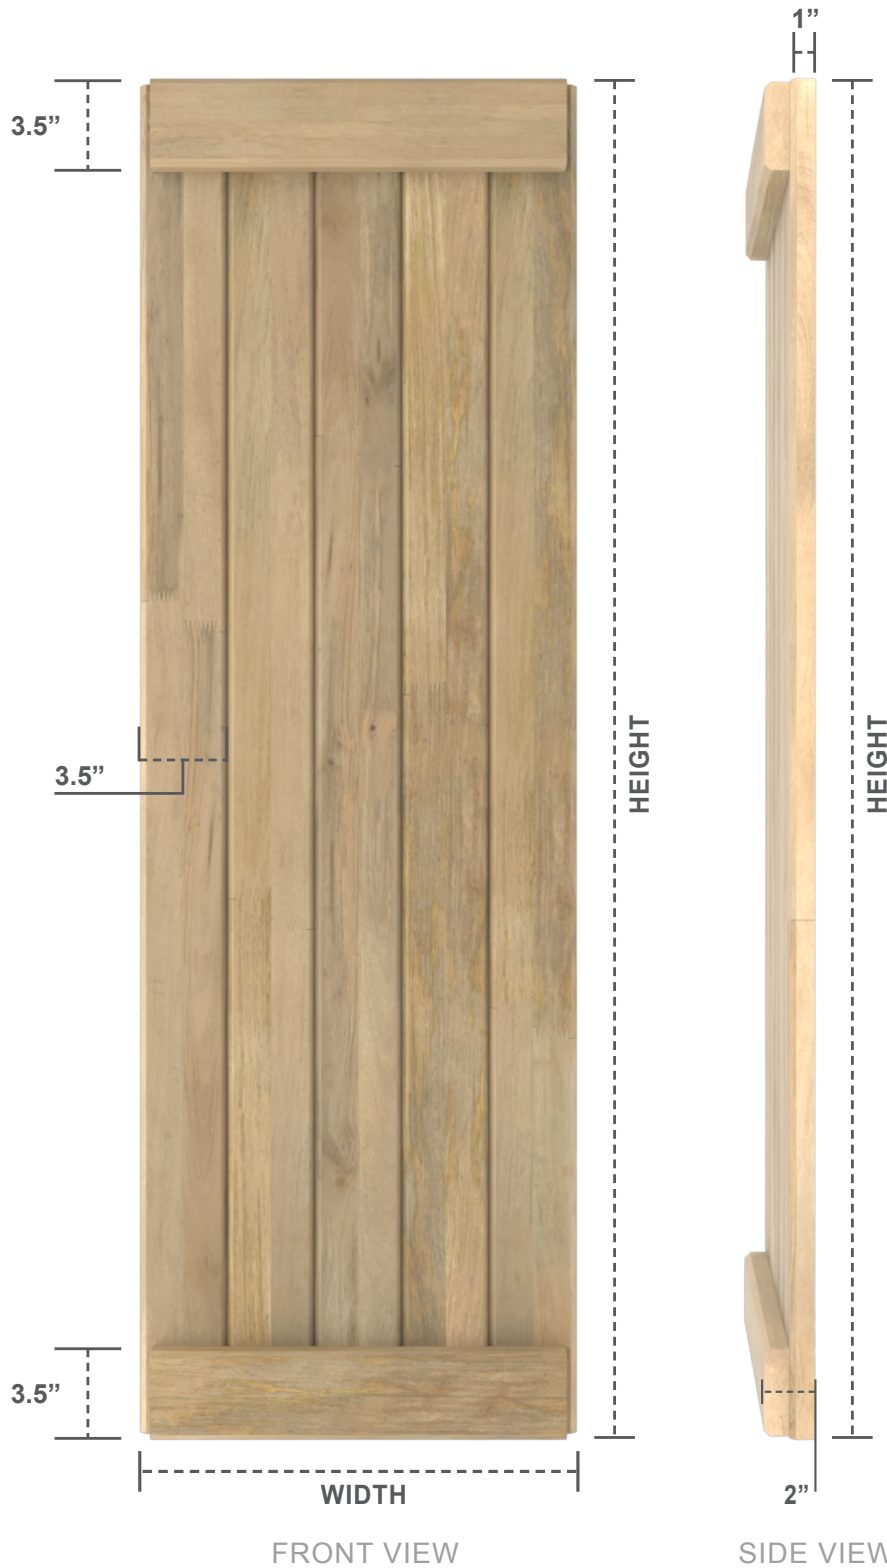

MANGO WOOD SHUTTERS

JOINED BOARD-N-BATTEN SHUTTER

STYLE

5 BOARDS
END BATTEN

AVAILABLE
WIDTH

17.5"

AVAILABLE
HEIGHT

36" - 84"